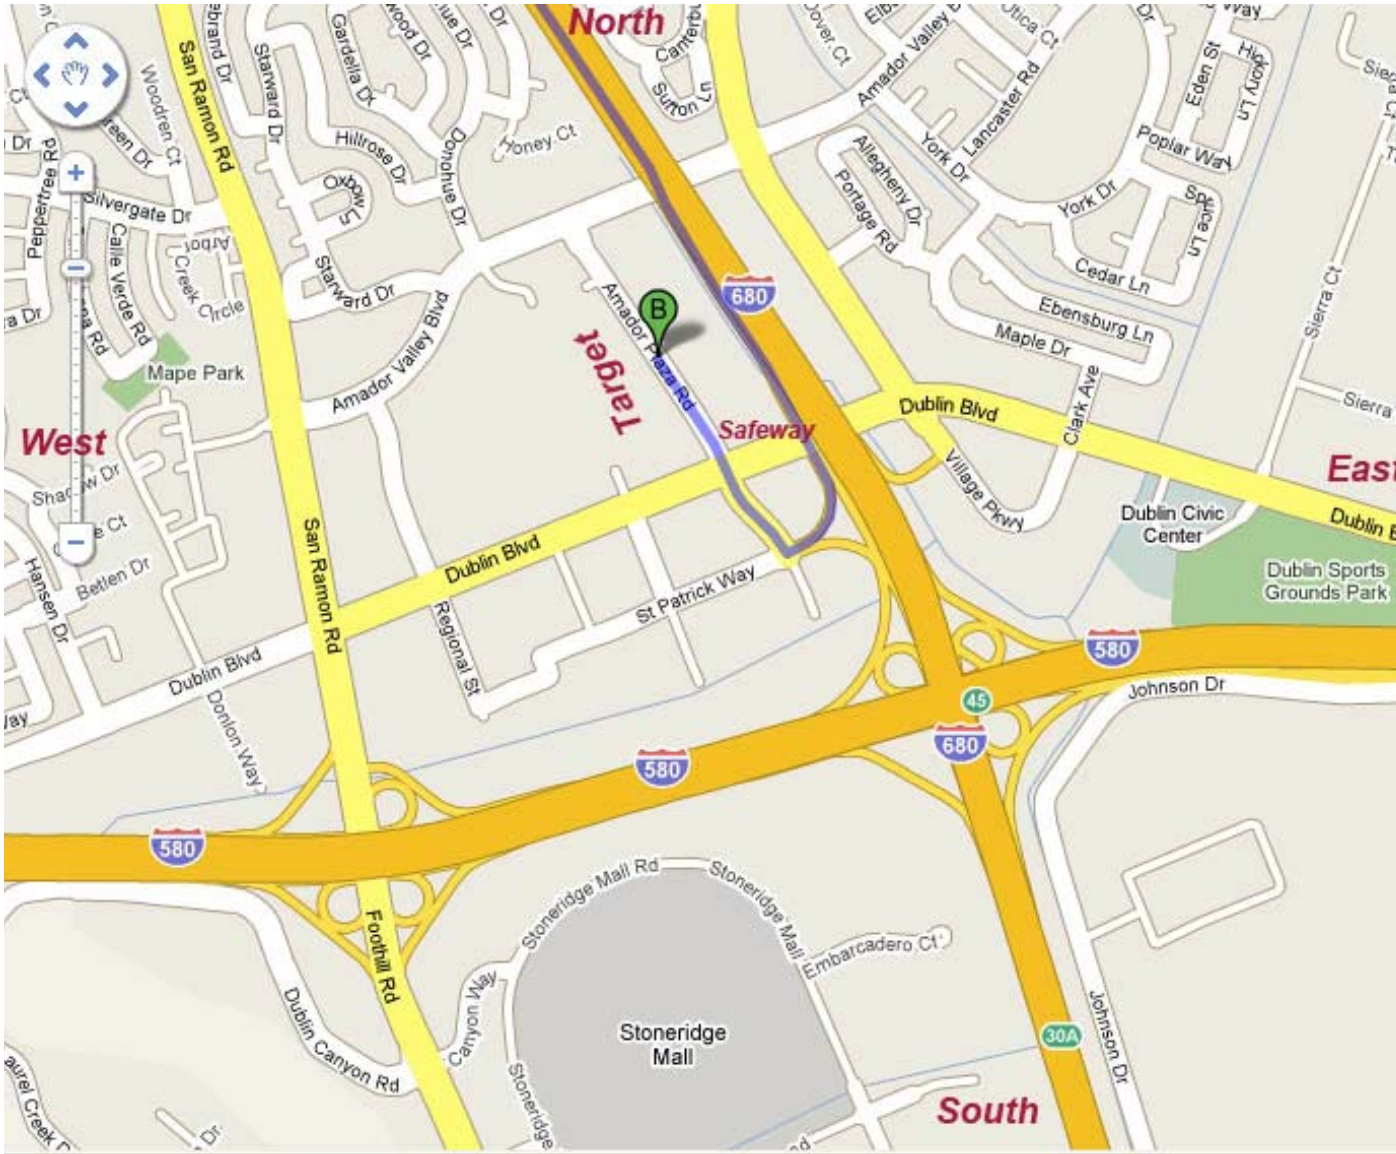

**Directions to Tri-Valley Animal Emergency Center from
Danville/San Ramon
7111 Amador Plaza Rd., Dublin – 925-771-5630**

Take I-680 South and exit toward I-580 East. The Dublin Blvd Exit is on this ramp. Turn Right at the light. You are now on Amador Plaza. Go through the first light (Dublin Blvd). Safeway is on your right. We are the 4th driveway on the right after Dublin Blvd. We are located toward the back of the property. Look for our oval sign on the building. The building is the former Honda dealership.