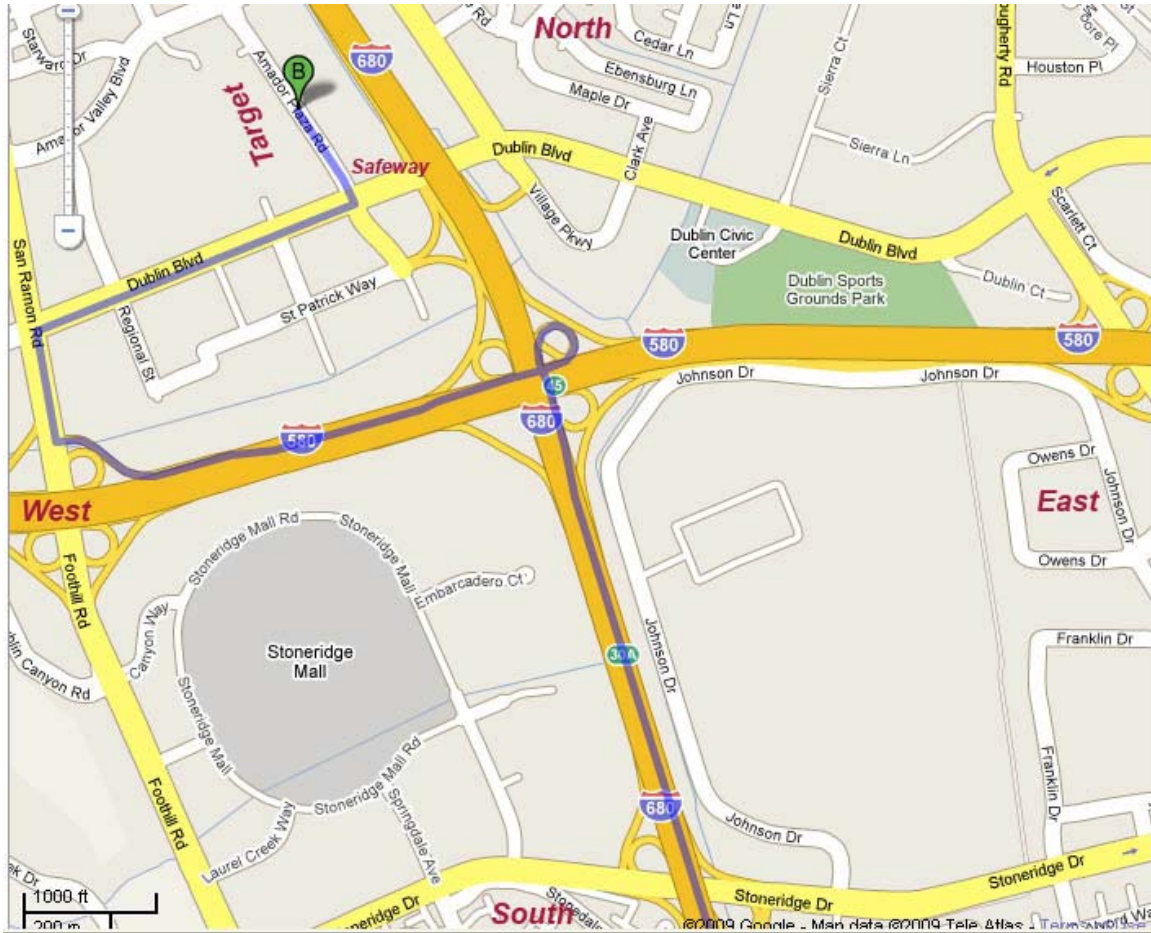

**Directions to Tri-Valley Animal Emergency Center from
Pleasanton/Fremont
7111 Amador Plaza Rd., Dublin – 925-771-5630**

Take I-680 North to I-580 West. Take I-580 West to the San Ramon Rd/Foothill Rd exit. Turn Right at the light. Turn Right again at the 1st light (Dublin Blvd) and continue 3 lights to Amador Plaza. You will see Safeway on your left. Turn Left. We are the 4th driveway on the right, located toward the back of the property. Look for our oval sign on the building. The building is the former Honda dealership.